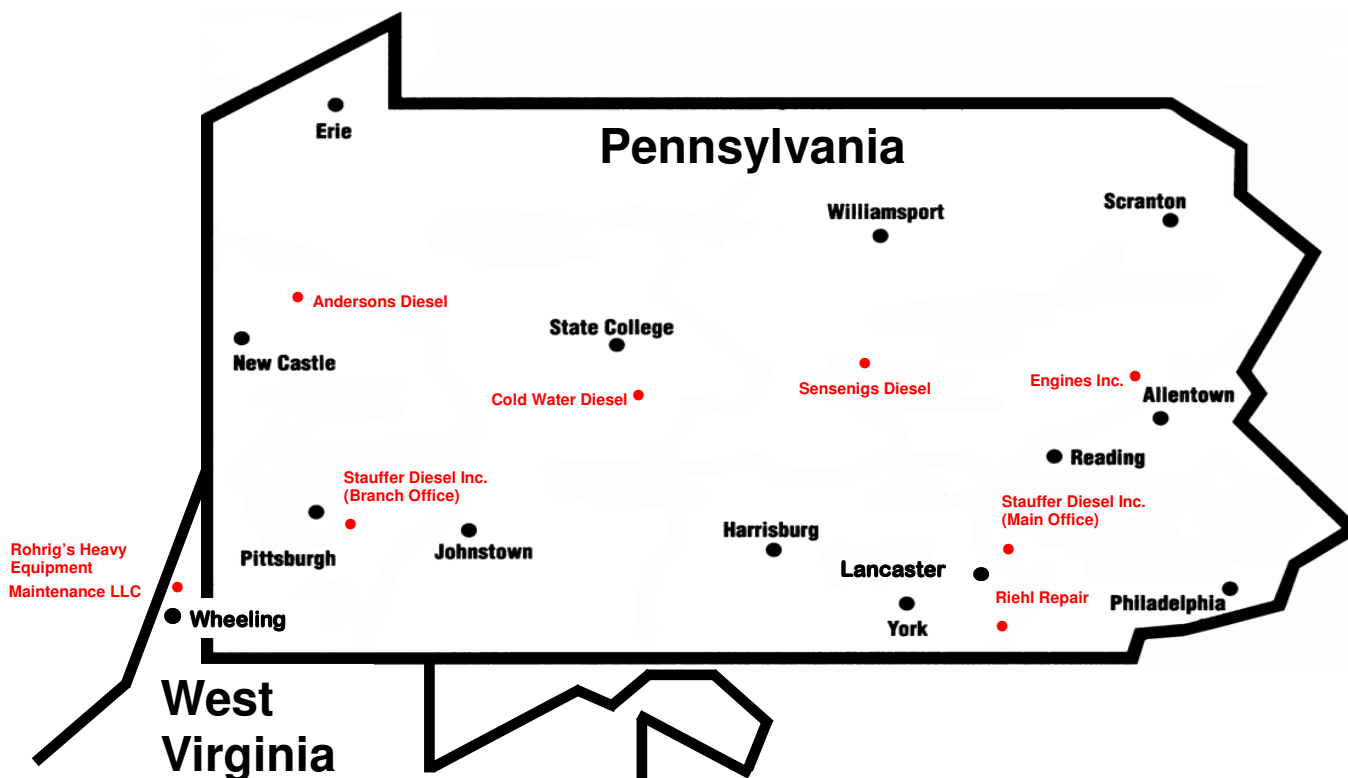

# Stauffer Diesel Inc.

Distributor of industrial diesel engines since 1955

6-700hp

air & liquid-cooled  
diesel engines

(Area Distributors)

**STAUFFER DIESEL INC.**

**Headquarters:**

34 Stauffer Lane  
Ephrata, PA 17522  
Ph: 717-738-2500  
Fax: 717-738-2550

**ANDERSONS DIESEL**

877 Mercer Wilmington Rd.  
New Wilmington, PA 16142  
Ph: 724-748-3612  
Fax: 724-748-5580

**Additional Deutz service points available depending upon requirement:  
Call Stauffer Diesel Inc. Main Office, Ephrata PA, Phone 717-738-2500**

PO Box 586 • 34 Stauffer Lane • Ephrata, PA 17522  
Ph: (717)-738-2500 • Fax: (717)-738-2550